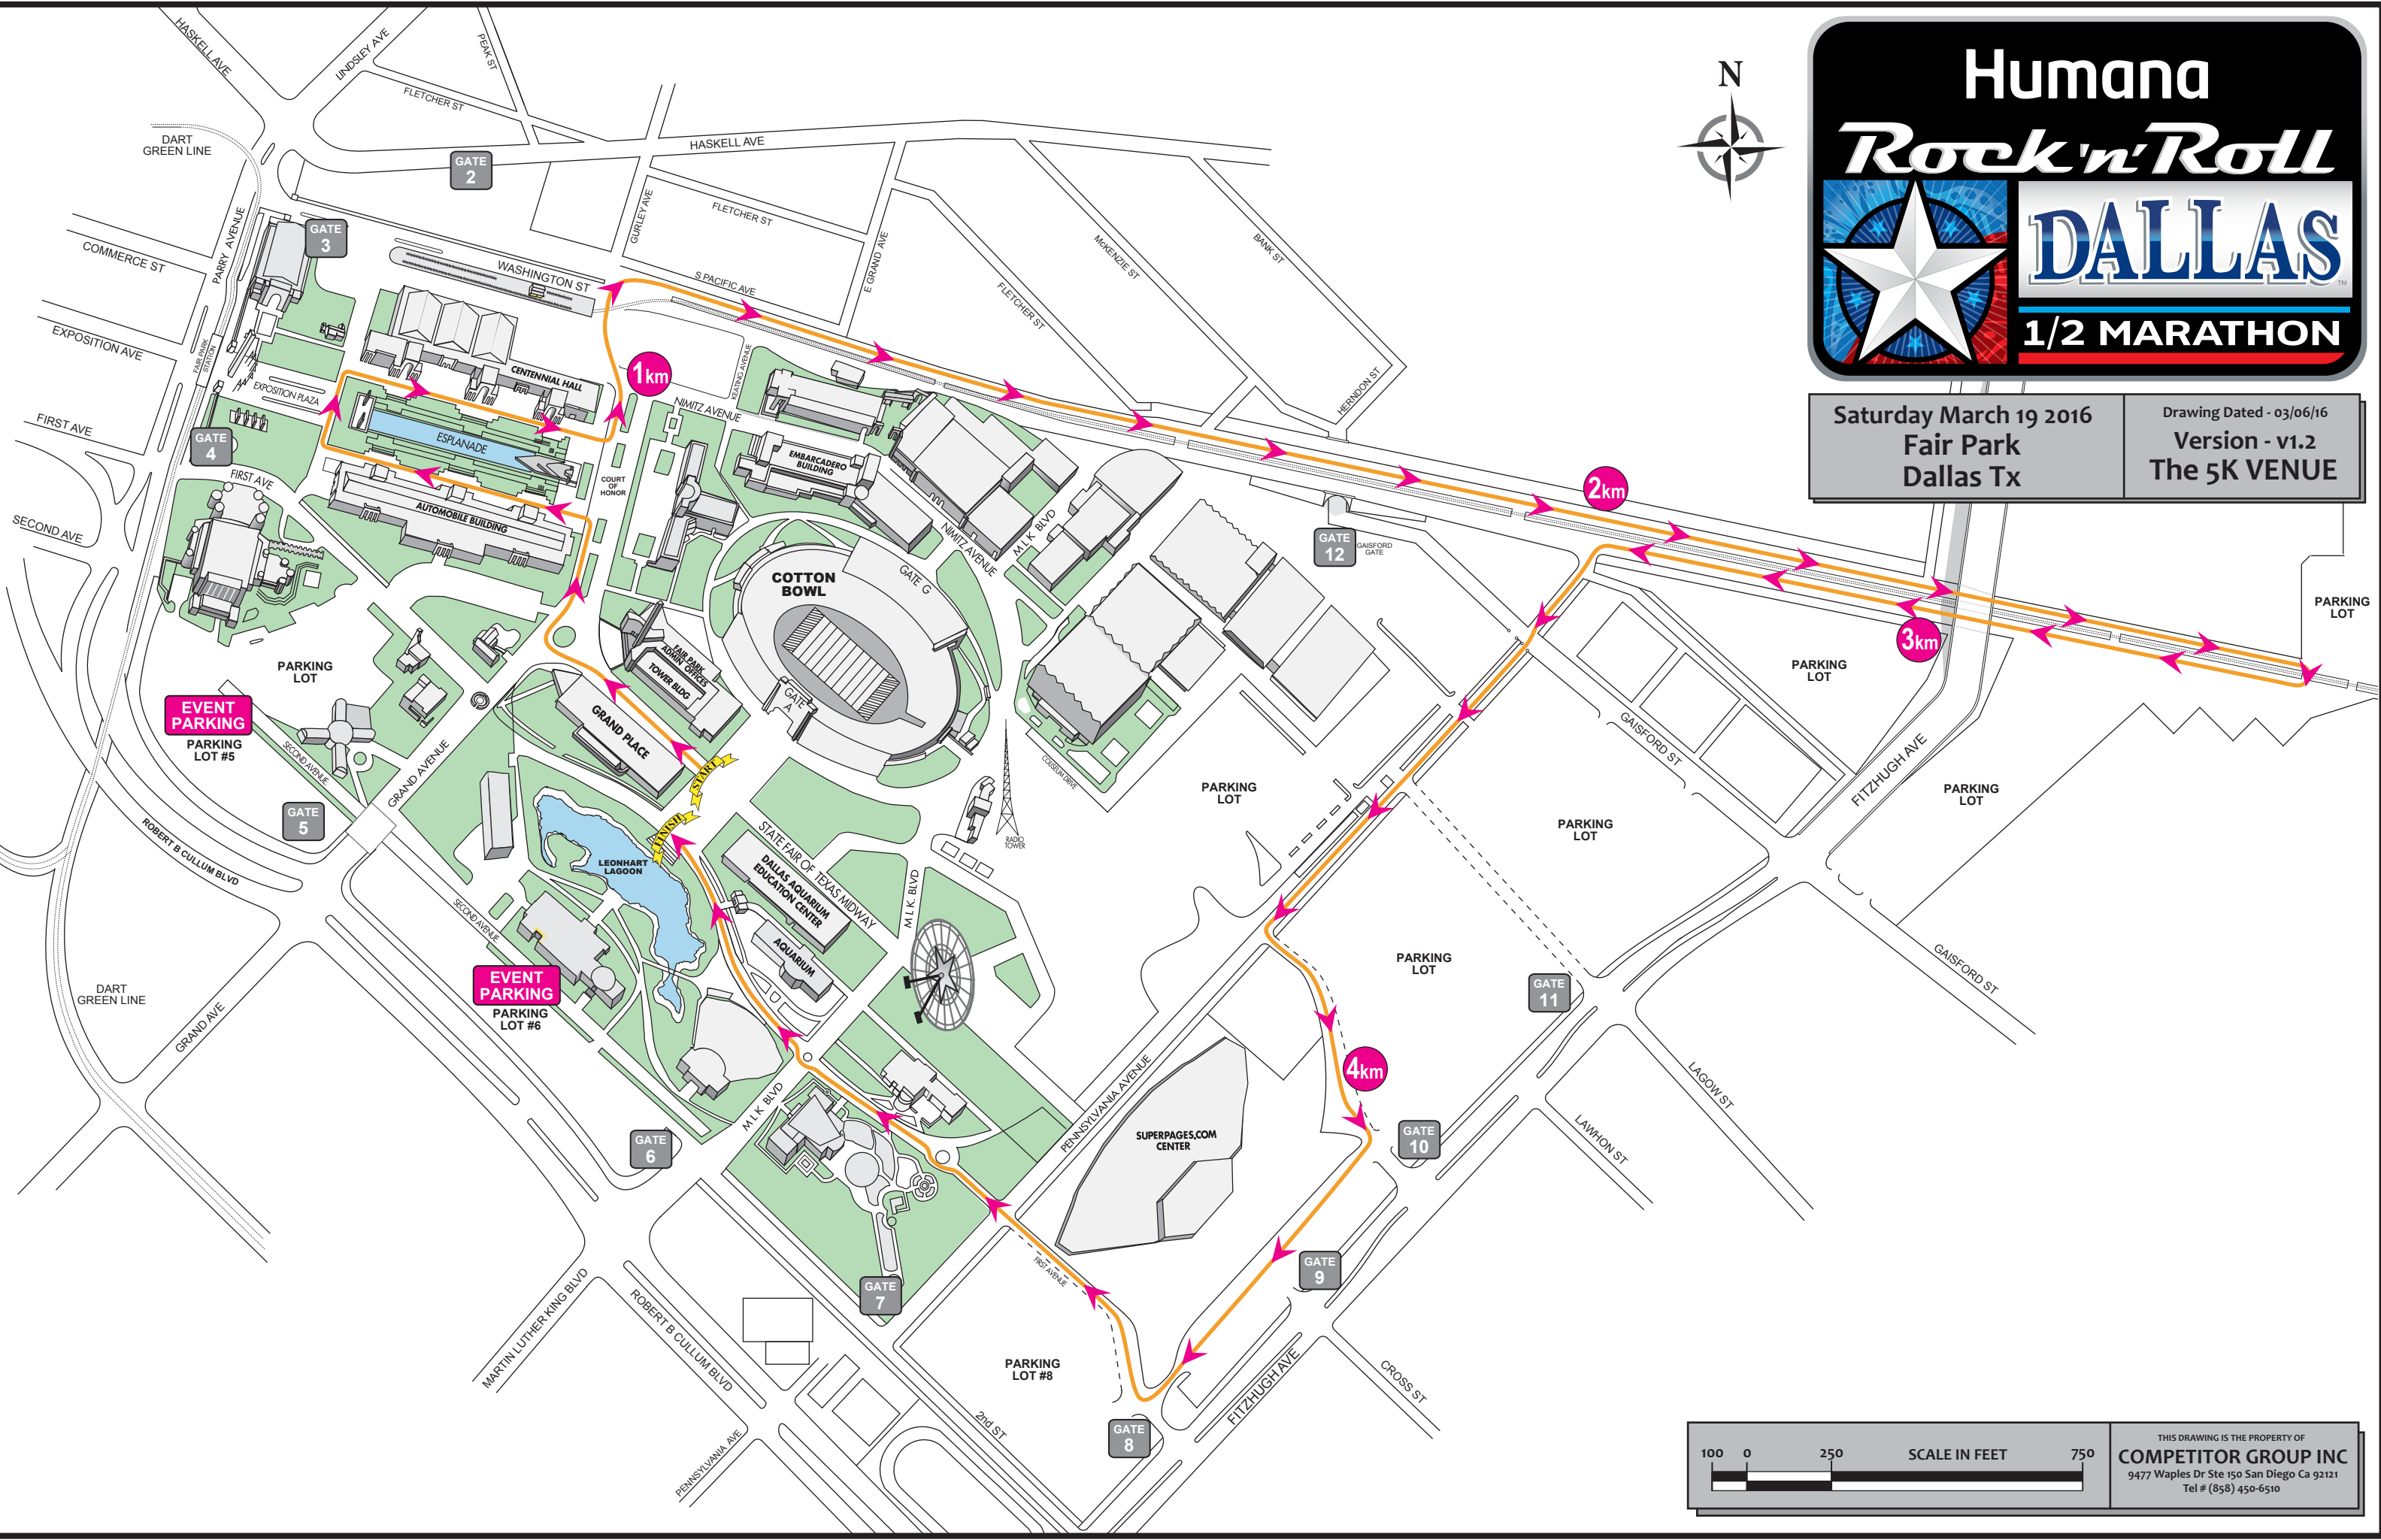

Saturday March 19 2016  
 Fair Park  
 Dallas Tx

Drawing Dated - 03/06/16  
 Version - v1.2  
 The 5K VENUE

THIS DRAWING IS THE PROPERTY OF  
**COMPETITOR GROUP INC**  
 9477 Waples Dr Ste 150 San Diego Ca 92121  
 Tel # (858) 450-6510