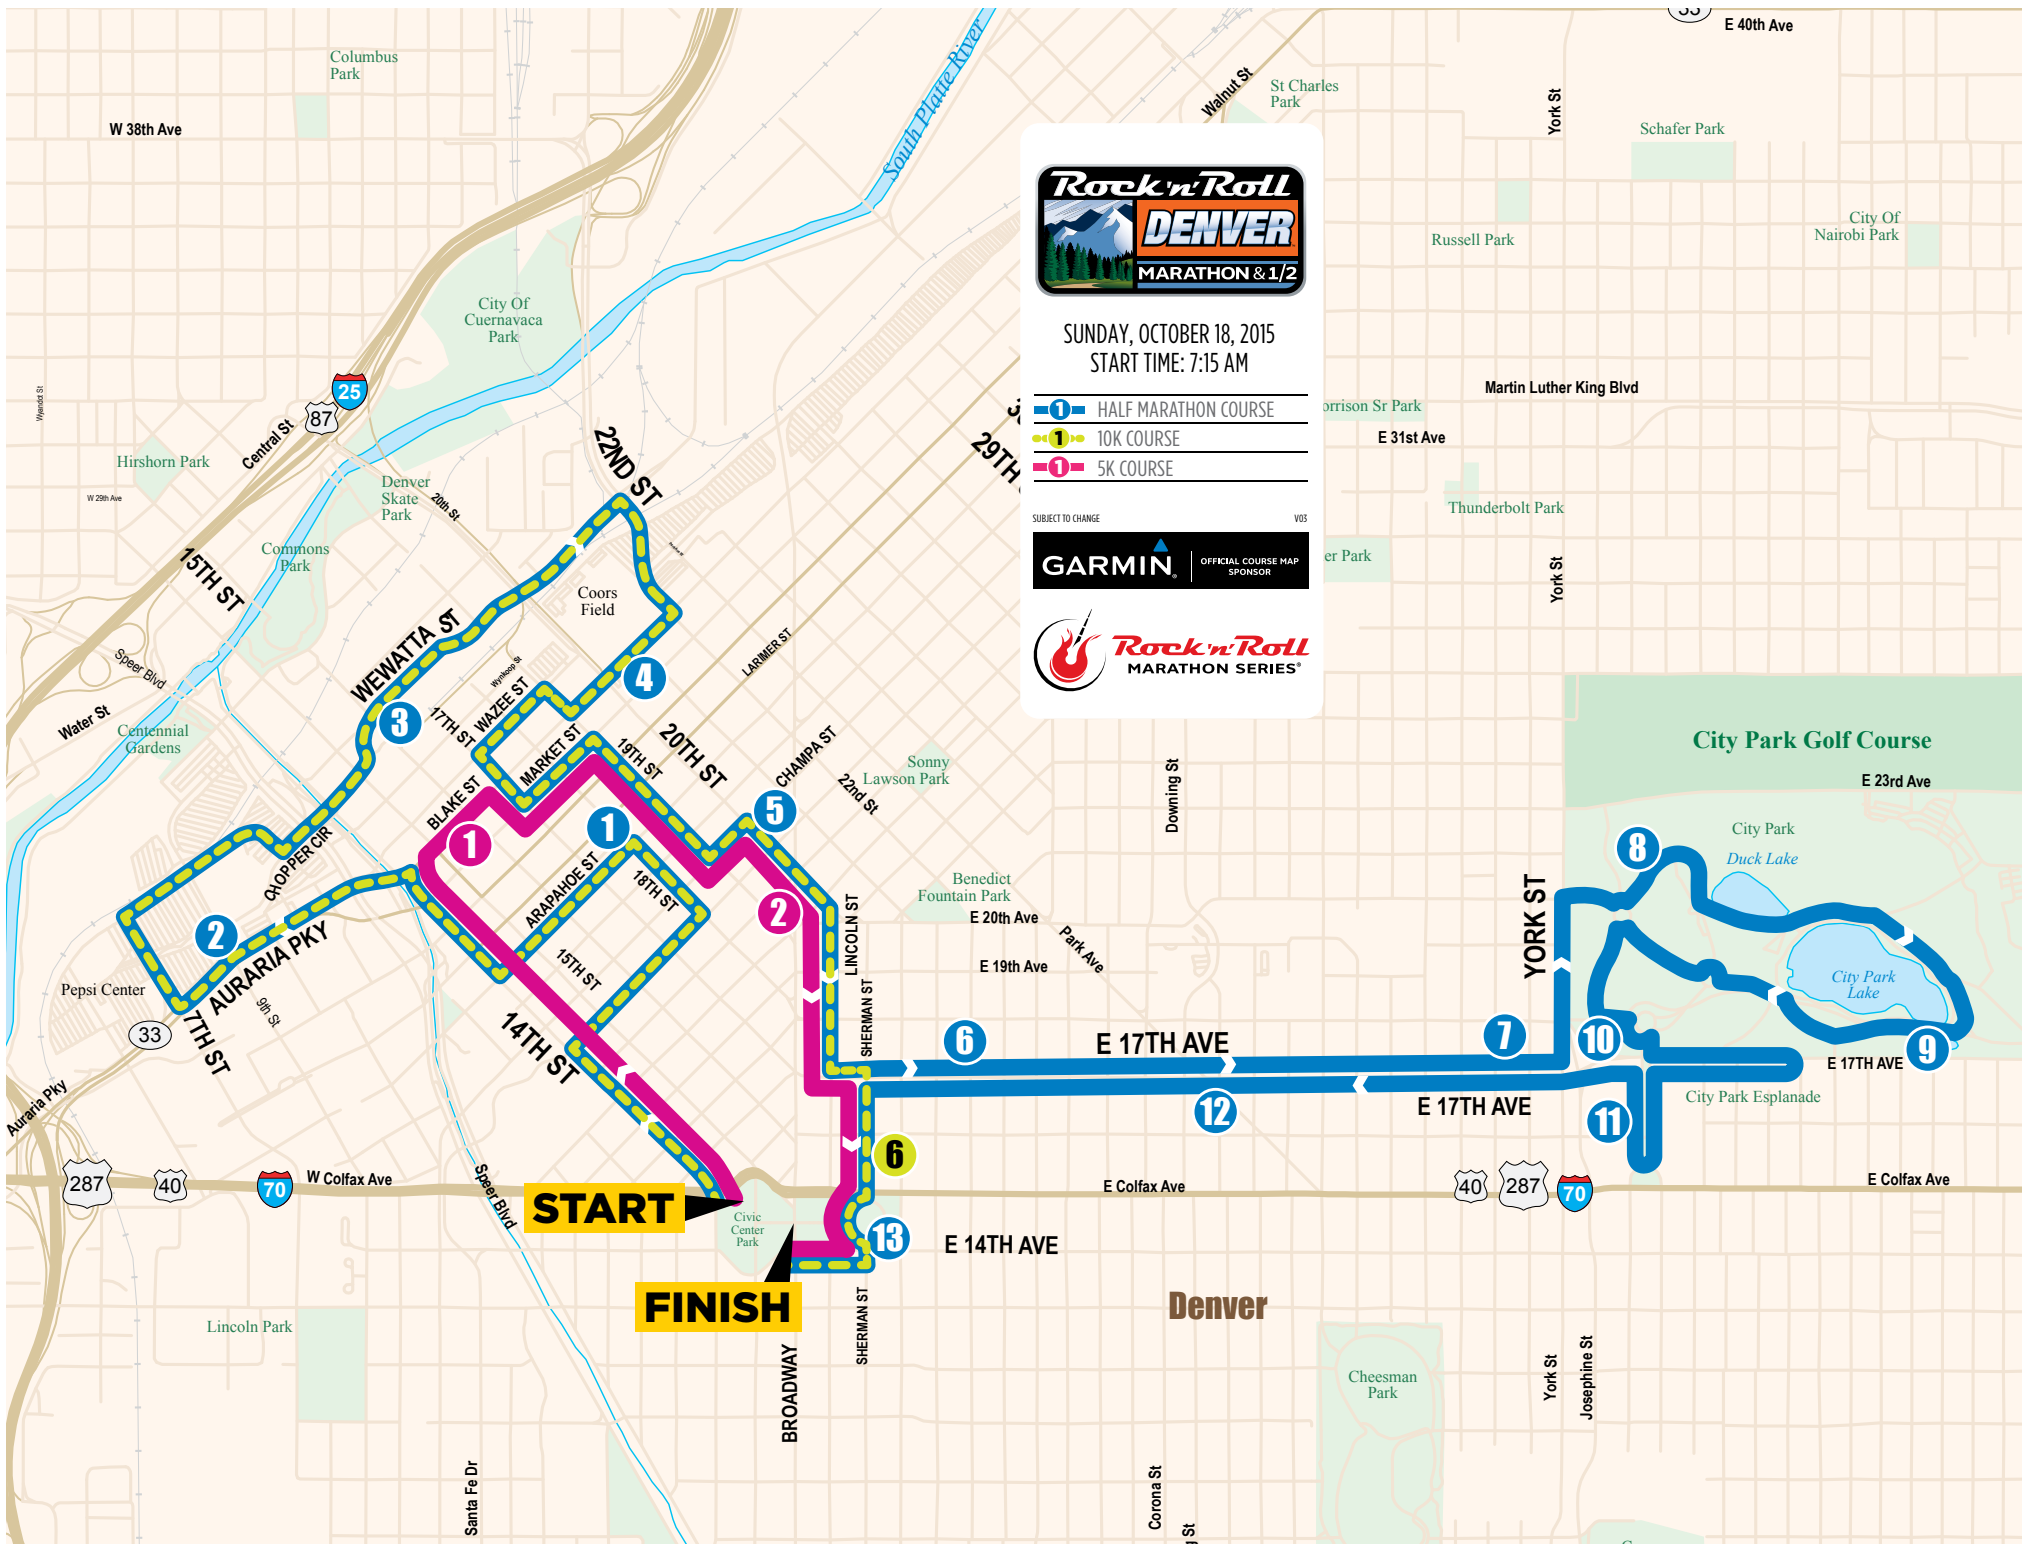

SUNDAY, OCTOBER 18, 2015
START TIME: 7:15 AM

- 13 — HALF MARATHON COURSE
- 1 — 10K COURSE
- 1 — 5K COURSE

SUBJECT TO CHANGE
GARMIN OFFICIAL COURSE MAP SPONSOR

START

FINISH

Denver